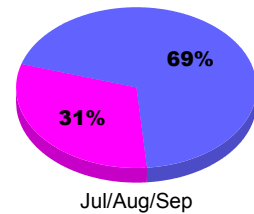

Membership Results
2010-2011

Membership
2009-2010

Month	Net Memb Goal	Actual New Memb	Actual Dropped Memb	Gain/Loss of Memb	Gain/Loss of Memb
Jul/Aug/Sep	-13	68	-95	-27	24
Totals	-13	68	-95	-27	24

Membership Results 2010-2011

Goal, New, Dropped, Gain/Loss

Comparison of Membership Gain/Loss

Current Year Compared to the Previous Year

Gender Comparison 2010-2011

■ Male ■ Female